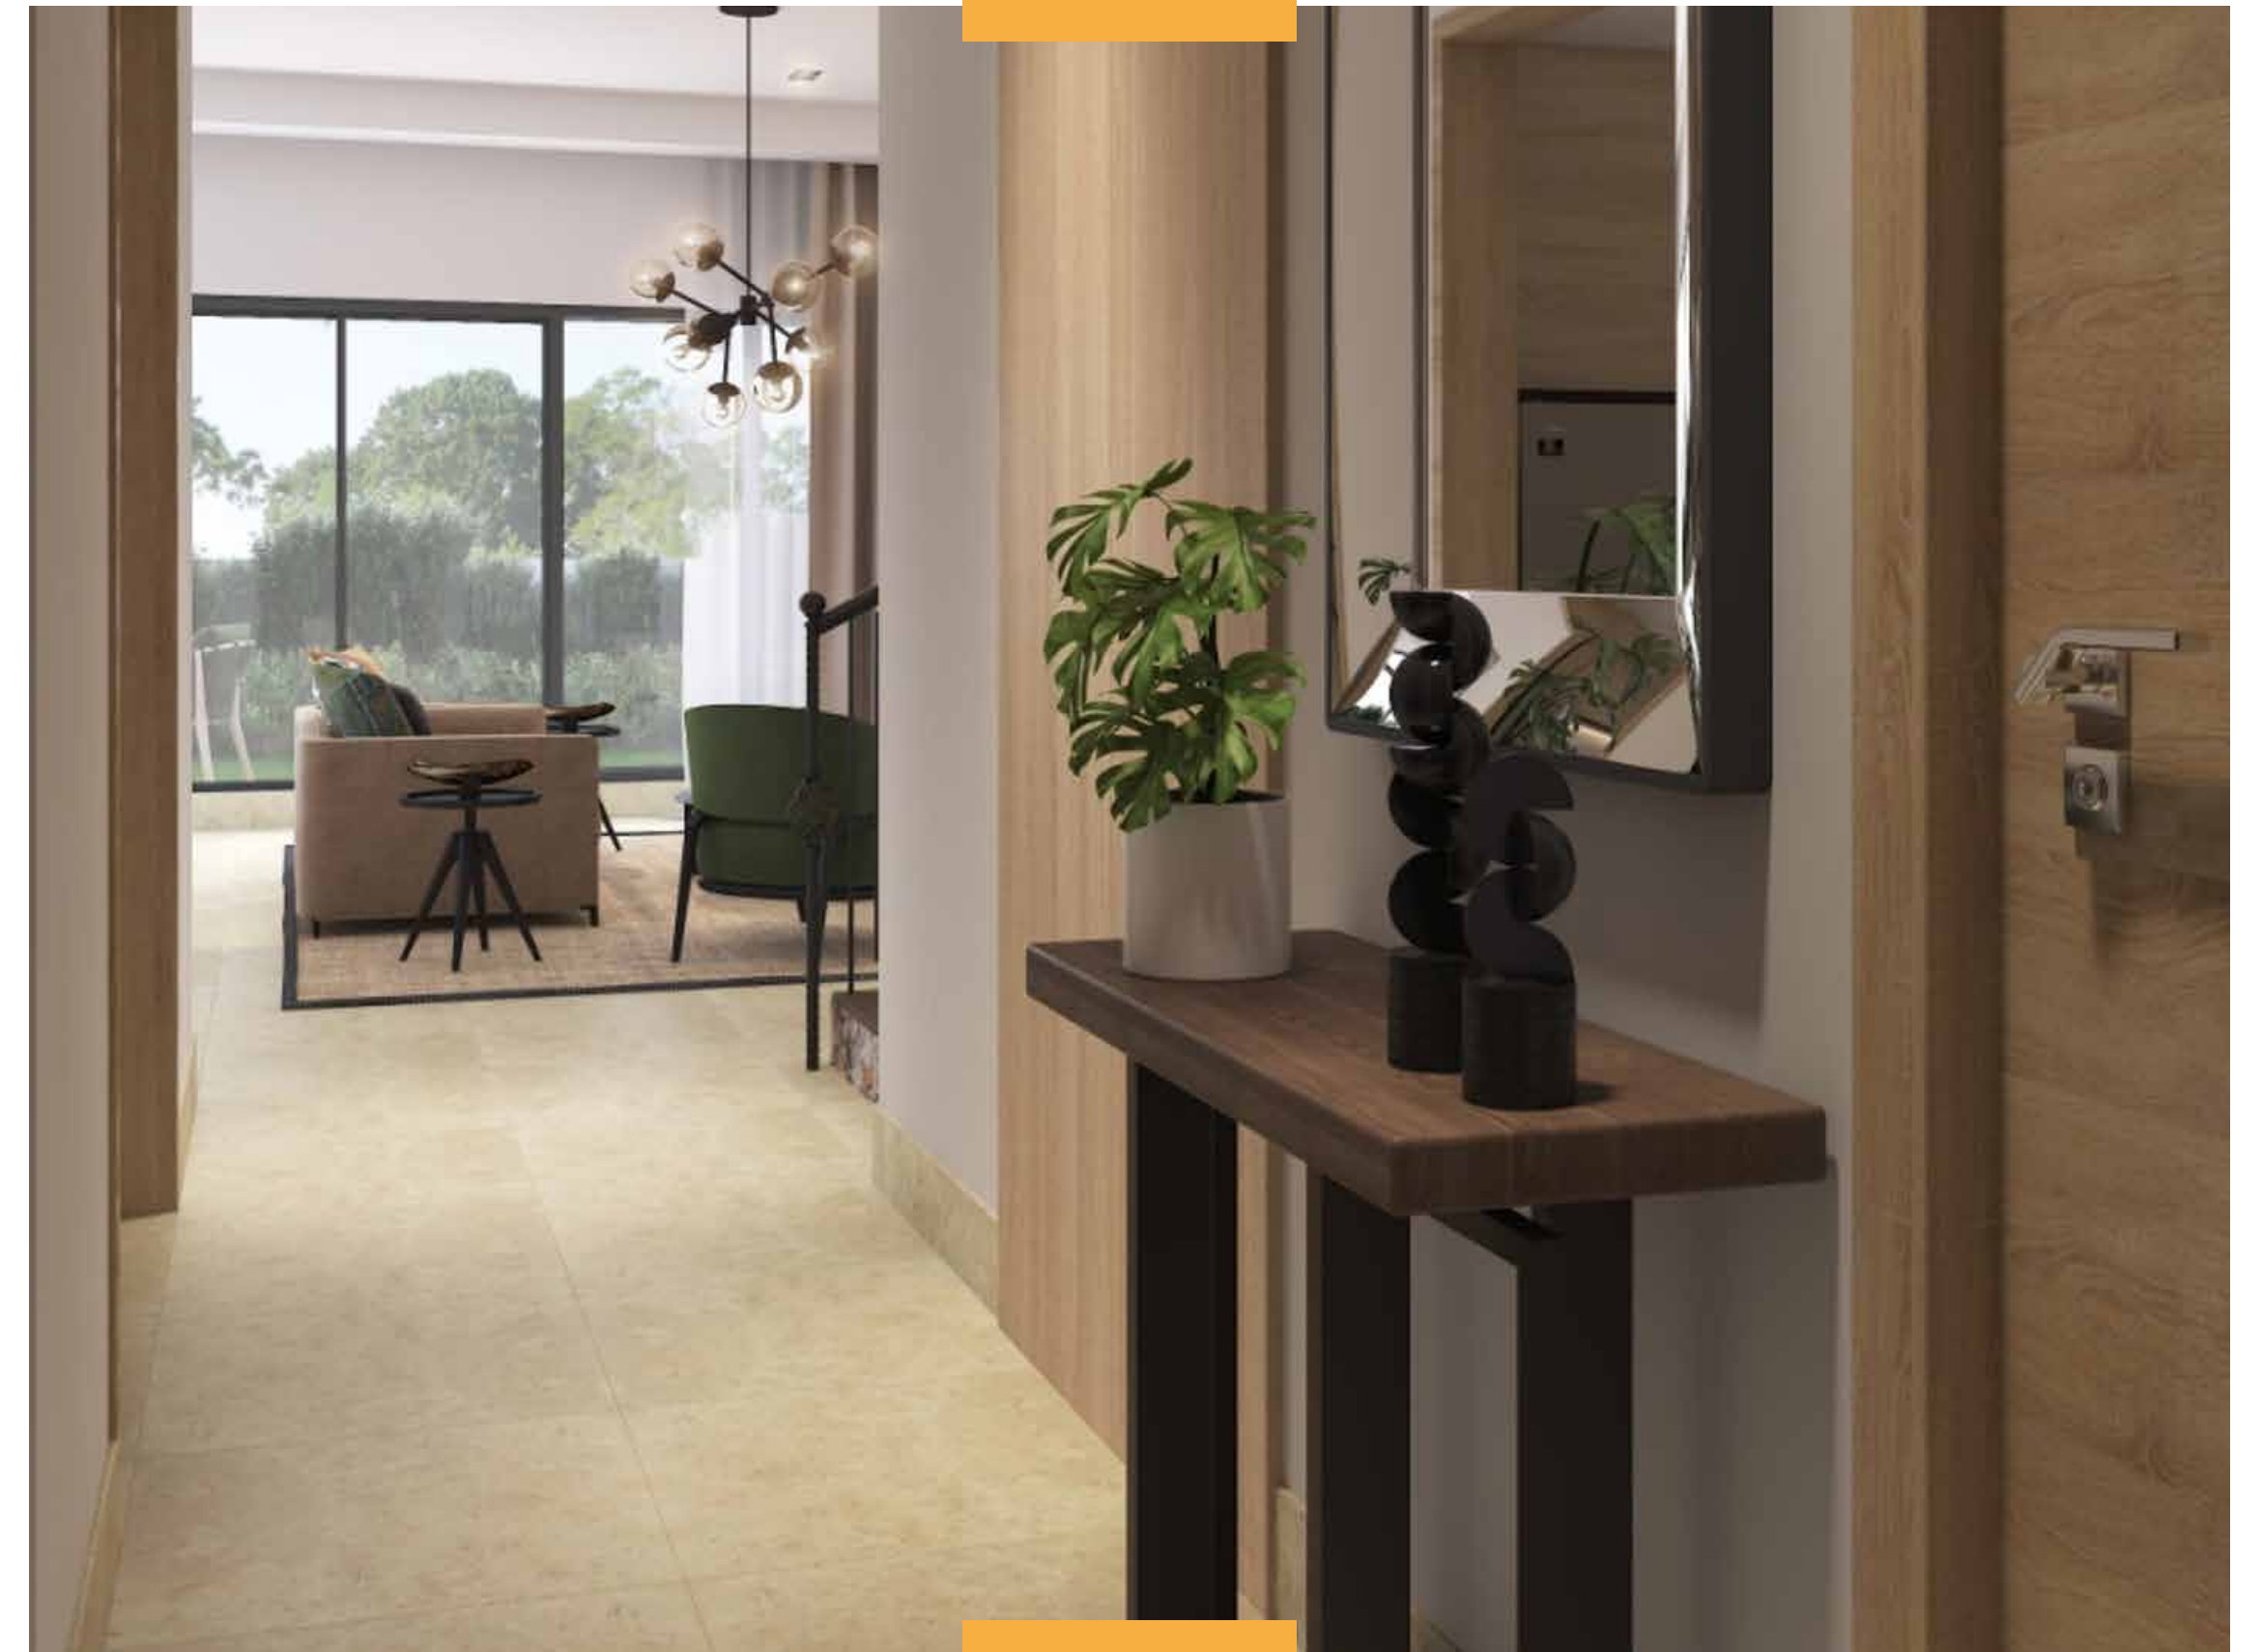

PORTOFINO

WORK & PLAY HUB

INTERIORS
MASTER BATHROOM/
MASTER BEDROOM

ORANGE TONES
WHITE ELEMENTS
PLANTS PRESENCE

PORTOFINO

WORK & PLAY HUB

INTERIORS
KITCHEN/ FOYER

DAMAC
Lagoons